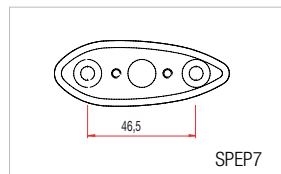

SPECCHIETTI IN CARBONIO CARBON MIRRORS	Anno - Years		Codice - Code	€
	dal - from	al - to		a coppia - for pair
Coppia specchietti con base universale - interasse da 27,5mm a 39mm Mirrors pair with universal adaptor - distance between holes 27,5 mm to 39 mm			SPEC4	134,00
Coppia specchietti con base universale - interasse da 54,5mm a 69,5mm Mirrors pair with universal adaptor - distance between holes 54,5 mm to 69,5 mm			SPEC2	134,00
Ducati 748 - 916 - 996 - 998			SPEC3	134,00
APRILIA RSV4 R / FACTORY / APRC	09	14	SPEAP001	134,00
DUCATI PANIGALE 1199 / 899	12	14	SPEDU001	155,00
HONDA CBR 1000 RR	08	14	SPEHO001	134,00
KAWASAKI ZX6R	09	12	SPEKA001	134,00
KAWASAKI ZX 10R	11	14	SPEKA002	134,00
MV AGUSTA F3 675 / F3 800	12	14	SPEMV001	155,00

ADATTATORI SPECCHIO MIRRORS ADAPTOR	Anno - Years		Codice - Code	€
	dal - from	al - to		a coppia - for pair
Base grande - Big adaptor			SPEP2	6,20
Base Ducati - Adaptor Ducati			SPEP3	6,20
Base piccola - Small adaptor			SPEP4	6,20
Aprilia RSV 4	09	14	SPEP6	37,00
Ducati Panigale 1199 / 899	12	14	SPEP8	60,00
Honda CBR 1000	08	14	SPEP5	37,00
Kawasaki ZX6 R	09	12	SPEP7	37,00
Kawasaki ZX10 R	11	14	SPEP9	37,00
MV AGUSTA F3 675 / F3 800	12	14	SPEP10	60,00
Yamaha R6	08	14	SPEY05	11,00