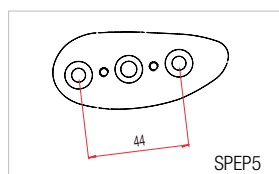

SPECCHIETTI IN CARBONIO CARBON MIRRORS	Anno - Years		Codice - Code	€
	dal - from	al - to		a coppia - for pair
Coppia specchietti con base universale - interasse da 27,5mm a 39mm Mirrors pair with universal adaptor - distance between holes 27,5 mm to 39 mm			SPEC4	134,00
Coppia specchietti con base universale - interasse da 54,5mm a 69,5mm Mirrors pair with universal adaptor - distance between holes 54,5 mm to 69,5 mm			SPEC2	134,00
Ducati 748 - 916 - 996 - 998			SPEC3	134,00
APRILIA RSV4 R / FACTORY / APRC	09	14	SPEAP001	134,00
DUCATI PANIGALE 1199 / 899	12	14	SPEDU001	155,00
HONDA CBR 1000 RR	08	14	SPEHO001	134,00
KAWASAKI ZX6R	09	12	SPEKA001	134,00
KAWASAKI ZX 10R	11	14	SPEKA002	134,00
MV AGUSTA F3 675 / F3 800	12	14	SPEMV001	155,00

ADATTATORI SPECCHIO MIRRORS ADAPTOR	Anno - Years		Codice - Code	€
	dal - from	al - to		a coppia - for pair
Base grande - Big adaptor			SPEP2	6,20
Base Ducati - Adaptor Ducati			SPEP3	6,20
Base piccola - Small adaptor			SPEP4	6,20
Aprilia RSV 4	09	14	SPEP6	37,00
Ducati Panigale 1199 / 899	12	14	SPEP8	60,00
Honda CBR 1000	08	14	SPEP5	37,00
Kawasaki ZX6 R	09	12	SPEP7	37,00
Kawasaki ZX10 R	11	14	SPEP9	37,00
MV AGUSTA F3 675 / F3 800	12	14	SPEP10	60,00
Yamaha R6	08	14	SPEY05	11,00