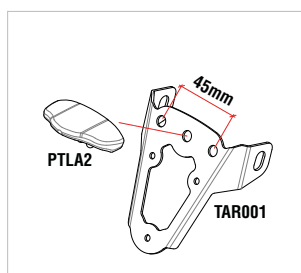

NOT HOMOLOGATED

Codice-Code: FRE02

€ 38,00

rosso - red / nero - black

a coppia - for pair

Codice-Code: FRERES

€ 6,20

Kit resistenza - Kit resistance

a coppia - for pair

HOMOLOGATED

Codice-Code: LT004

€ 35,00

HOMOLOGATED

Codice-Code: LT005

€ 44,50

con supporto - with holder

HOMOLOGATED

Codice-Code: LT007

€ 35,00

HOMOLOGATED

Codice-Code: LT008

€ 44,50

con supporto - with holder

HOMOLOGATED

Codice-Code: PTLA2

€ 25,00