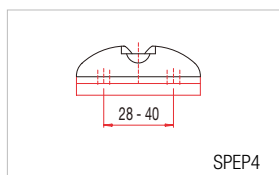

SPECCHIETTI IN CARBONIO CARBON MIRRORS	Anno - Years		Codice - Code	€
	dal - from	al - to		a coppia - for pair
Coppia specchietti con base universale - interasse da 27,5mm a 39mm Mirrors pair with universal adaptor - distance between holes 27,5 mm to 39 mm			SPEC4	134,00
Coppia specchietti con base universale - interasse da 54,5mm a 69,5mm Mirrors pair with universal adaptor - distance between holes 54,5 mm to 69,5 mm			SPEC2	134,00
Ducati 748 - 916 - 996 - 998			SPEC3	134,00
APRILIA RSV4 R / FACTORY / APRC	09	14	SPEAP001	134,00
DUCATI PANIGALE 1199 / 899	12	14	SPEDU001	155,00
HONDA CBR 1000 RR	08	14	SPEHO001	134,00
KAWASAKI ZX6R	09	12	SPEKA001	134,00
KAWASAKI ZX 10R	11	14	SPEKA002	134,00
MV AGUSTA F3 675 / F3 800	12	14	SPEMV001	155,00

ADATTATORI SPECCHIO MIRRORS ADAPTOR	Anno - Years		Codice - Code	€
	dal - from	al - to		a coppia - for pair
Base grande - Big adaptor			SPEP2	6,20
Base Ducati - Adaptor Ducati			SPEP3	6,20
Base piccola - Small adaptor			SPEP4	6,20
Aprilia RSV 4	09	14	SPEP6	37,00
Ducati Panigale 1199 / 899	12	14	SPEP8	60,00
Honda CBR 1000	08	14	SPEP5	37,00
Kawasaki ZX6 R	09	12	SPEP7	37,00
Kawasaki ZX10 R	11	14	SPEP9	37,00
MV AGUSTA F3 675 / F3 800	12	14	SPEP10	60,00
Yamaha R6	08	14	SPEY05	11,00