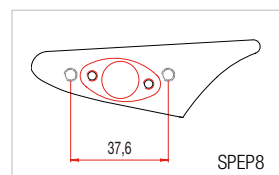

SPECCHIETTI IN CARBONIO CARBON MIRRORS	Anno - Years		Codice - Code	€
	dal - from	al - to		a coppia - for pair
Coppia specchietti con base universale - interasse da 27,5mm a 39mm Mirrors pair with universal adaptor - distance between holes 27,5 mm to 39 mm			SPEC4	134,00
Coppia specchietti con base universale - interasse da 54,5mm a 69,5mm Mirrors pair with universal adaptor - distance between holes 54,5 mm to 69,5 mm			SPEC2	134,00
Ducati 748 - 916 - 996 - 998			SPEC3	134,00
APRILIA RSV4 R / FACTORY / APRC	09	14	SPEAP001	134,00
DUCATI PANIGALE 1199 / 899	12	14	SPEDU001	155,00
HONDA CBR 1000 RR	08	14	SPEHO001	134,00
KAWASAKI ZX6R	09	12	SPEKA001	134,00
KAWASAKI ZX 10R	11	14	SPEKA002	134,00
MV AGUSTA F3 675 / F3 800	12	14	SPEMV001	155,00

ADATTATORI SPECCHIO MIRRORS ADAPTOR	Anno - Years		Codice - Code	€
	dal - from	al - to		a coppia - for pair
Base grande - Big adaptor			SPEP2	6,20
Base Ducati - Adaptor Ducati			SPEP3	6,20
Base piccola - Small adaptor			SPEP4	6,20
Aprilia RSV 4	09	14	SPEP6	37,00
Ducati Panigale 1199 / 899	12	14	SPEP8	60,00
Honda CBR 1000	08	14	SPEP5	37,00
Kawasaki ZX6 R	09	12	SPEP7	37,00
Kawasaki ZX10 R	11	14	SPEP9	37,00
MV AGUSTA F3 675 / F3 800	12	14	SPEP10	60,00
Yamaha R6	08	14	SPEY05	11,00