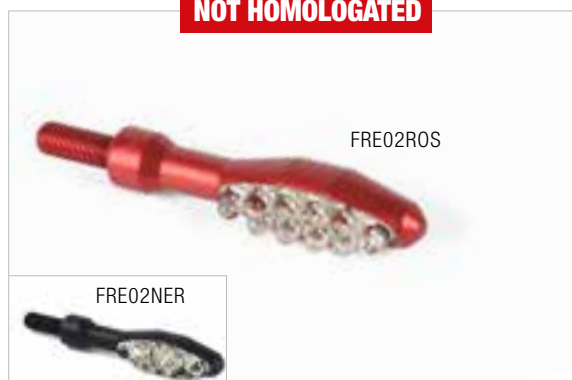

NOT HOMOLOGATED

Codice-Code: FRE02

€ 38,00

rosso - red / nero - black

a coppia - for pair