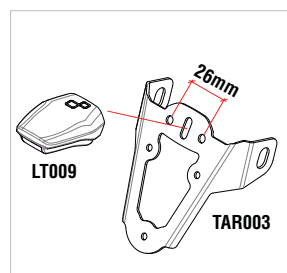

Luce targa Python

Python license plate light

Codice -Code: LT009NER

€ 29,50

blu, nero, rosso, bianco
blue, black, red, white