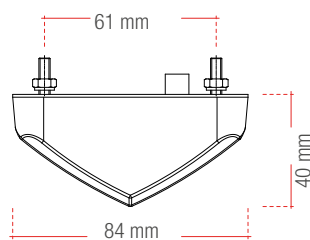

NOT HOMOLOGATED

Codice-Code: FRE02

€ 38,00

rosso - red / nero - black

a coppia - for pair

Codice-Code: FRERES

€ 6,20

Kit resistenza - Kit resistance

a coppia - for pair

HOMOLOGATED

Codice-Code: LT004

€ 35,00

HOMOLOGATED

Codice-Code: LT005

€ 44,50

con supporto - with holder

HOMOLOGATED

Codice-Code: LT007

€ 35,00

HOMOLOGATED

Codice-Code: LT008

€ 44,50

con supporto - with holder

HOMOLOGATED

Codice-Code: PTLA2

€ 25,00