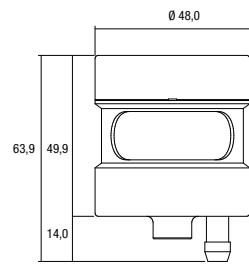

NEW

Serbatoio olio freno e frizione

123

Fluid tank for brake and clutch

Codice-Code: OBT001 € 45,00