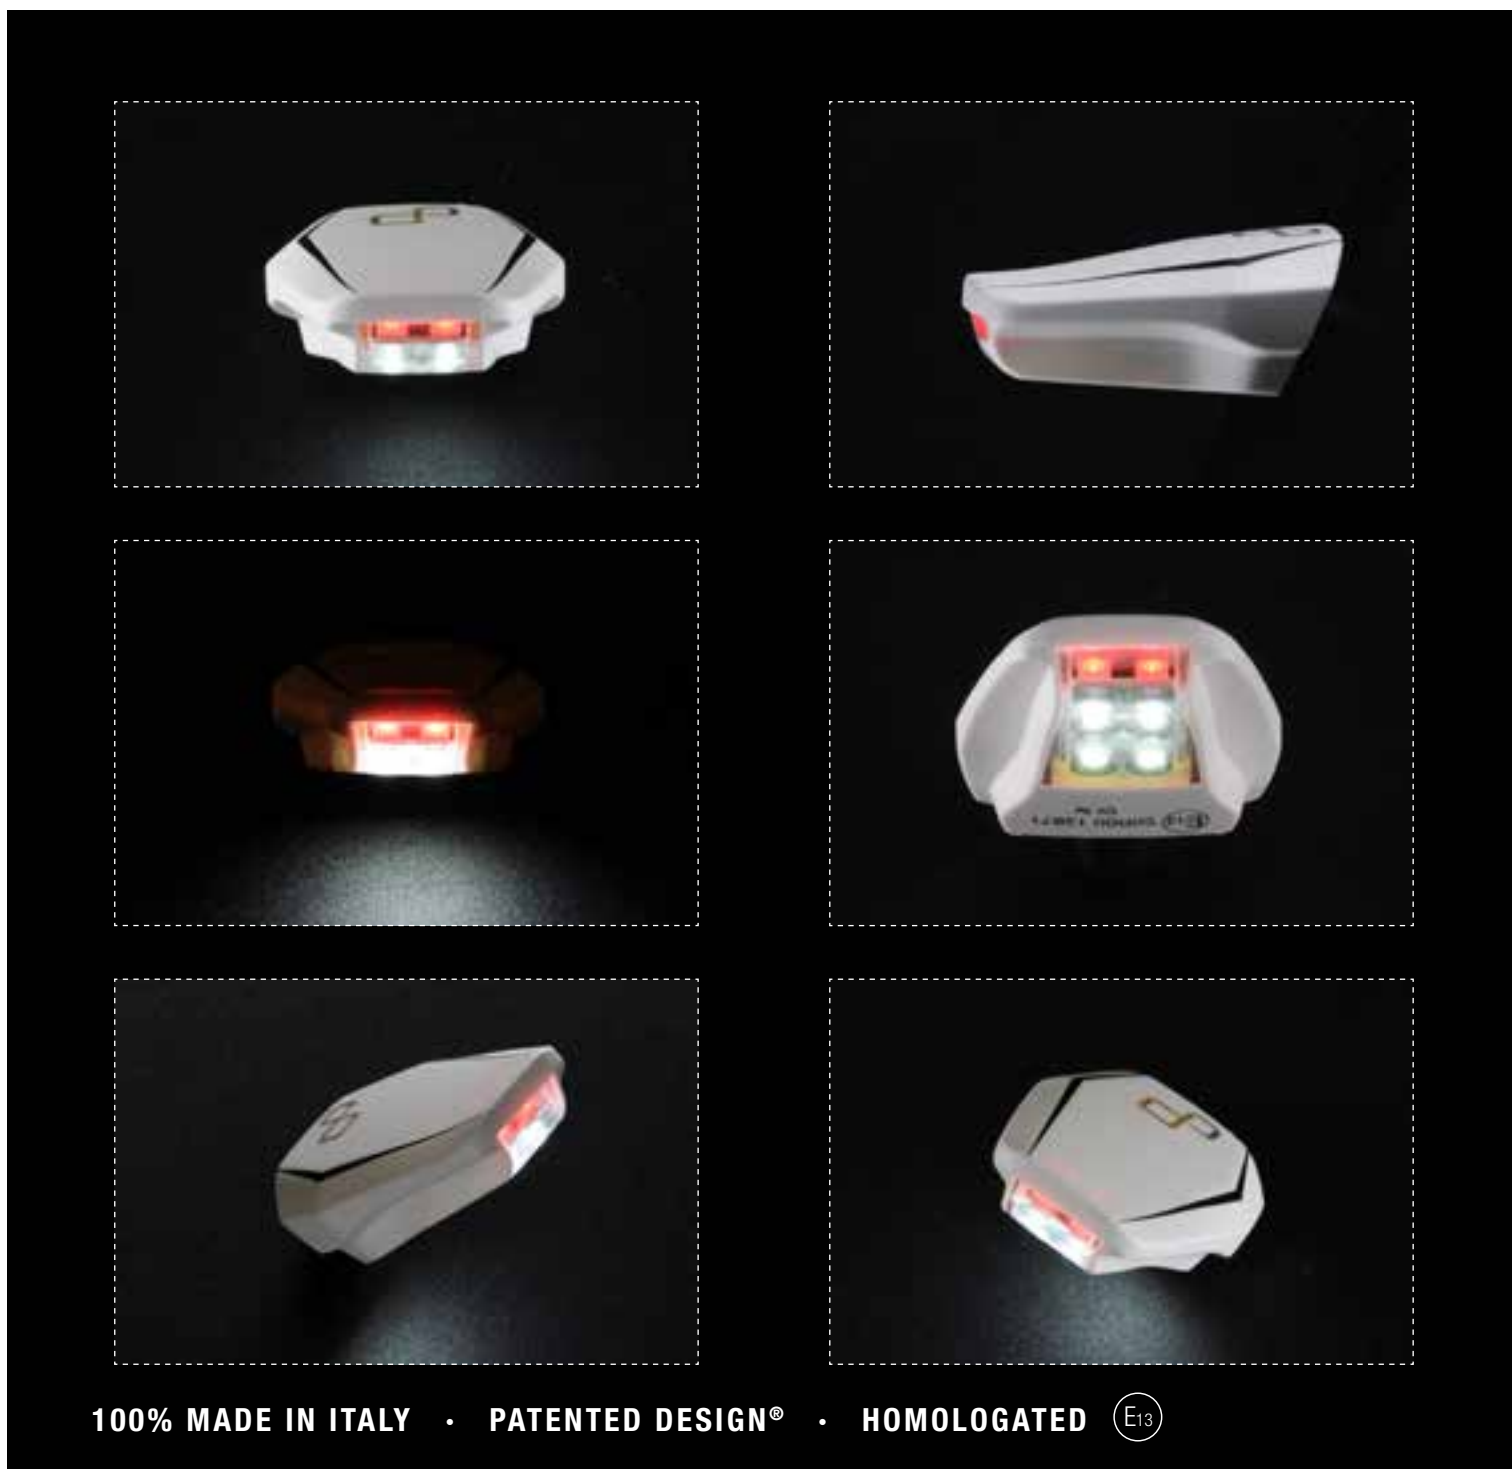

Luce targa Python

Python license plate light

Codice -Code: LT009NER

€ 29,50

blu, nero, rosso, bianco
blue, black, red, white