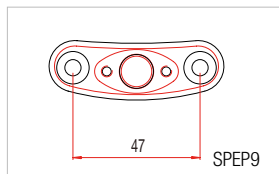

SPECCHIETTI IN CARBONIO CARBON MIRRORS	Anno - Years		Codice - Code	€
	dal - from	al - to		a coppia - for pair
Coppia specchietti con base universale - interasse da 27,5mm a 39mm Mirrors pair with universal adaptor - distance between holes 27,5 mm to 39 mm			SPEC4	134,00
Coppia specchietti con base universale - interasse da 54,5mm a 69,5mm Mirrors pair with universal adaptor - distance between holes 54,5 mm to 69,5 mm			SPEC2	134,00
Ducati 748 - 916 - 996 - 998			SPEC3	134,00
APRILIA RSV4 R / FACTORY / APRC	09	14	SPEAP001	134,00
DUCATI PANIGALE 1199 / 899	12	14	SPEDU001	155,00
HONDA CBR 1000 RR	08	14	SPEHO001	134,00
KAWASAKI ZX6R	09	12	SPEKA001	134,00
KAWASAKI ZX 10R	11	14	SPEKA002	134,00
MV AGUSTA F3 675 / F3 800	12	14	SPEMV001	155,00

ADATTATORI SPECCHIO MIRRORS ADAPTOR	Anno - Years		Codice - Code	€
	dal - from	al - to		a coppia - for pair
Base grande - Big adaptor			SPEP2	6,20
Base Ducati - Adaptor Ducati			SPEP3	6,20
Base piccola - Small adaptor			SPEP4	6,20
Aprilia RSV 4	09	14	SPEP6	37,00
Ducati Panigale 1199 / 899	12	14	SPEP8	60,00
Honda CBR 1000	08	14	SPEP5	37,00
Kawasaki ZX6 R	09	12	SPEP7	37,00
Kawasaki ZX10 R	11	14	SPEP9	37,00
MV AGUSTA F3 675 / F3 800	12	14	SPEP10	60,00
Yamaha R6	08	14	SPEY05	11,00