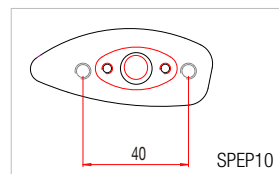

SPECCHIETTI IN CARBONIO CARBON MIRRORS	Anno - Years		Codice - Code	€
	dal - from	al - to		a coppia - for pair
Coppia specchietti con base universale - interasse da 27,5mm a 39mm Mirrors pair with universal adaptor - distance between holes 27,5 mm to 39 mm			SPEC4	134,00
Coppia specchietti con base universale - interasse da 54,5mm a 69,5mm Mirrors pair with universal adaptor - distance between holes 54,5 mm to 69,5 mm			SPEC2	134,00
Ducati 748 - 916 - 996 - 998			SPEC3	134,00
APRILIA RSV4 R / FACTORY / APRC	09	14	SPEAP001	134,00
DUCATI PANIGALE 1199 / 899	12	14	SPEDU001	155,00
HONDA CBR 1000 RR	08	14	SPEHO001	134,00
KAWASAKI ZX6R	09	12	SPEKA001	134,00
KAWASAKI ZX 10R	11	14	SPEKA002	134,00
MV AGUSTA F3 675 / F3 800	12	14	SPEMV001	155,00

ADATTATORI SPECCHIO MIRRORS ADAPTOR	Anno - Years		Codice - Code	€
	dal - from	al - to		a coppia - for pair
Base grande - Big adaptor			SPEP2	6,20
Base Ducati - Adaptor Ducati			SPEP3	6,20
Base piccola - Small adaptor			SPEP4	6,20
Aprilia RSV 4	09	14	SPEP6	37,00
Ducati Panigale 1199 / 899	12	14	SPEP8	60,00
Honda CBR 1000	08	14	SPEP5	37,00
Kawasaki ZX6 R	09	12	SPEP7	37,00
Kawasaki ZX10 R	11	14	SPEP9	37,00
MV AGUSTA F3 675 / F3 800	12	14	SPEP10	60,00
Yamaha R6	08	14	SPEY05	11,00