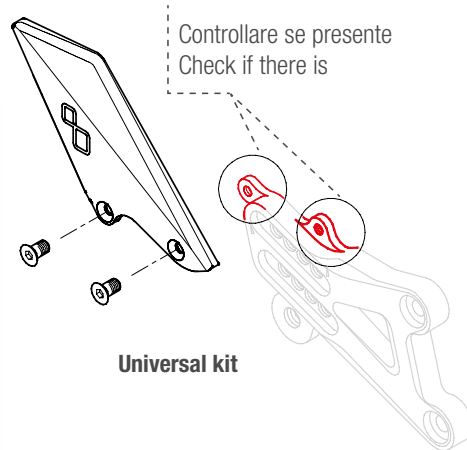

* Tubo freno da rifare / Necessary to change the brake line

Codice-Code: RFTR193

Kit di conversione universale
Universal Conversion Kit

€ 69,00

OLD version

NEW version

Codice-Code: RFTR164

€ 165,00