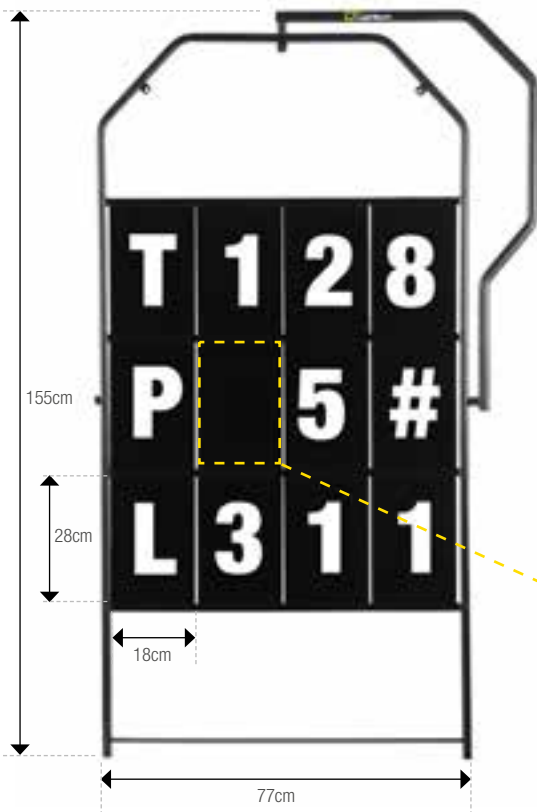

kg 4,0

Modello - Model	Codice - Code	€
Pitboard in acciaio inox Stainless steel pitboard	TTG001	315,00

completa di 50 tabelle senza lettere e cifre
with 50 tables without letters and numbers