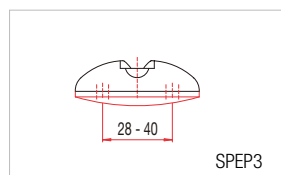

SPECCHIETTI IN CARBONIO CARBON MIRRORS	Anno - Years		Codice - Code	€
	dal - from	al - to		a coppia - for pair
Coppia specchietti con base universale - interasse da 27,5mm a 39mm Mirrors pair with universal adaptor - distance between holes 27,5 mm to 39 mm			SPEC4	134,00
Coppia specchietti con base universale - interasse da 54,5mm a 69,5mm Mirrors pair with universal adaptor - distance between holes 54,5 mm to 69,5 mm			SPEC2	134,00
Ducati 748 - 916 - 996 - 998			SPEC3	134,00
APRILIA RSV4 R / FACTORY / APRC	09	14	SPEAP001	134,00
DUCATI PANIGALE 1199 / 899	12	14	SPEDU001	155,00
HONDA CBR 1000 RR	08	14	SPEHO001	134,00
KAWASAKI ZX6R	09	12	SPEKA001	134,00
KAWASAKI ZX 10R	11	14	SPEKA002	134,00
MV AGUSTA F3 675 / F3 800	12	14	SPEMV001	155,00

ADATTATORI SPECCHIO MIRRORS ADAPTOR	Anno - Years		Codice - Code	€
	dal - from	al - to		a coppia - for pair
Base grande - Big adaptor			SPEP2	6,20
Base Ducati - Adaptor Ducati			SPEP3	6,20
Base piccola - Small adaptor			SPEP4	6,20
Aprilia RSV 4	09	14	SPEP6	37,00
Ducati Panigale 1199 / 899	12	14	SPEP8	60,00
Honda CBR 1000	08	14	SPEP5	37,00
Kawasaki ZX6 R	09	12	SPEP7	37,00
Kawasaki ZX10 R	11	14	SPEP9	37,00
MV AGUSTA F3 675 / F3 800	12	14	SPEP10	60,00
Yamaha R6	08	14	SPEY05	11,00