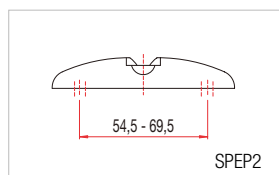

SPECCHIETTI IN CARBONIO CARBON MIRRORS	Anno - Years		Codice - Code	€
	dal - from	al - to		a coppia - for pair
Coppia specchietti con base universale - interasse da 27,5mm a 39mm Mirrors pair with universal adaptor - distance between holes 27,5 mm to 39 mm			SPEC4	134,00
Coppia specchietti con base universale - interasse da 54,5mm a 69,5mm Mirrors pair with universal adaptor - distance between holes 54,5 mm to 69,5 mm			SPEC2	134,00
Ducati 748 - 916 - 996 - 998			SPEC3	134,00
APRILIA RSV4 R / FACTORY / APRC	09	14	SPEAP001	134,00
DUCATI PANIGALE 1199 / 899	12	14	SPEDU001	155,00
HONDA CBR 1000 RR	08	14	SPEHO001	134,00
KAWASAKI ZX6R	09	12	SPEKA001	134,00
KAWASAKI ZX 10R	11	14	SPEKA002	134,00
MV AGUSTA F3 675 / F3 800	12	14	SPEMV001	155,00

ADATTATORI SPECCHIO MIRRORS ADAPTOR	Anno - Years		Codice - Code	€
	dal - from	al - to		a coppia - for pair
Base grande - Big adaptor			SPEP2	6,20
Base Ducati - Adaptor Ducati			SPEP3	6,20
Base piccola - Small adaptor			SPEP4	6,20
Aprilia RSV 4	09	14	SPEP6	37,00
Ducati Panigale 1199 / 899	12	14	SPEP8	60,00
Honda CBR 1000	08	14	SPEP5	37,00
Kawasaki ZX6 R	09	12	SPEP7	37,00
Kawasaki ZX10 R	11	14	SPEP9	37,00
MV AGUSTA F3 675 / F3 800	12	14	SPEP10	60,00
Yamaha R6	08	14	SPEY05	11,00